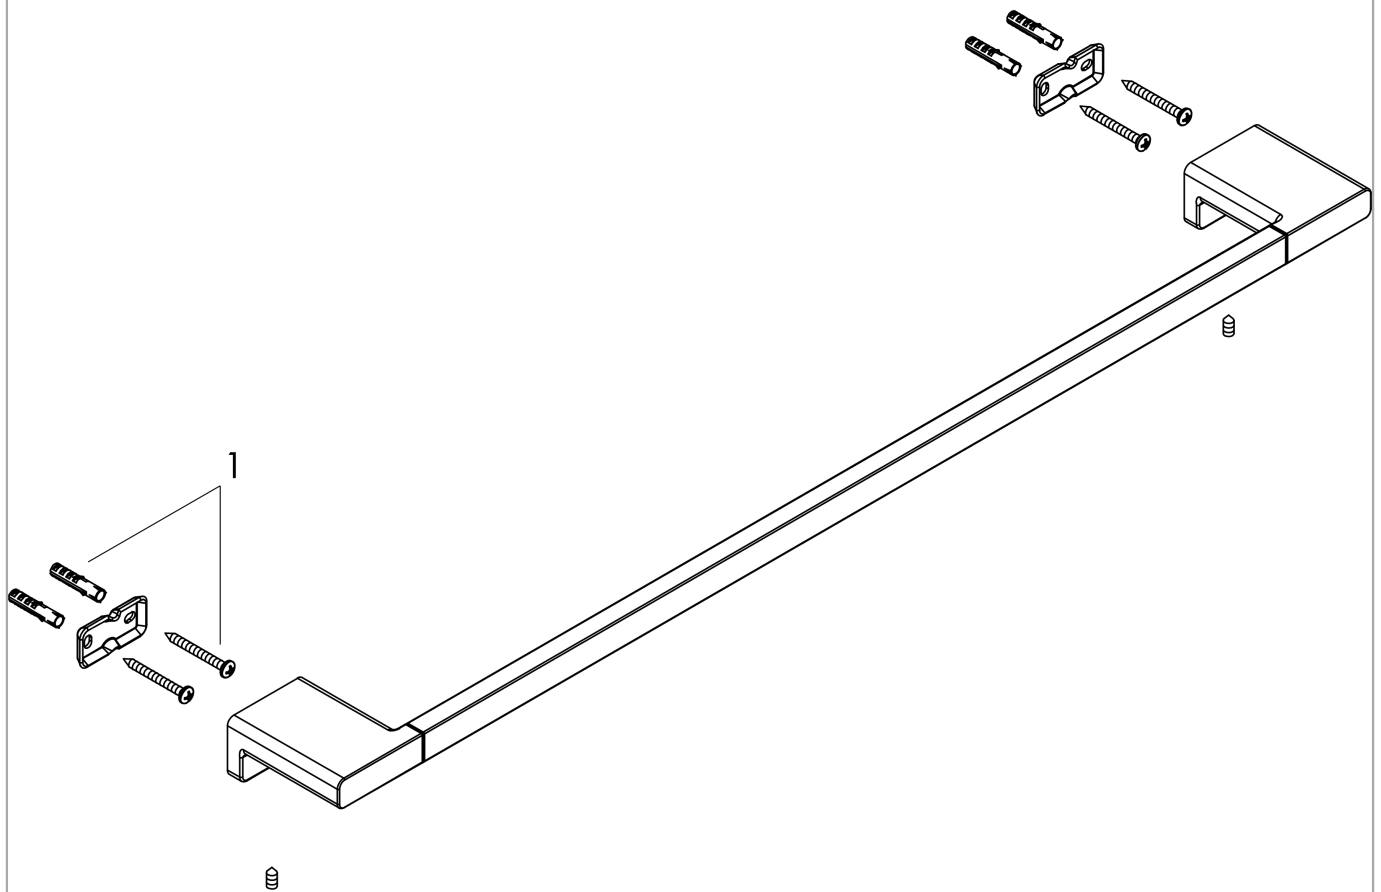

AddStoris

Bath towel rail

Surfaces: **Brushed Black Chrome**

Article Number: **41747340**

Description

product features

- wall-mounted
- material: metal
- material holder: metal
- length: 648 mm
- with mounting material
- concealed fastening
- drilling distance: 626 mm
- diameter drill hole: 6 mm

Design awards

reddot winner 2021

Product image

Scale drawing

AddStoris

Bath towel rail

Surfaces: **Brushed Black Chrome**

Article Number: **41747340**

Exploded Drawing

Year of production: >04/21

AddStoris

Bath towel rail

Surfaces: **Brushed Black Chrome** Article Number: **41747340**

Spare part list

Year of production: >04/21

| Pos. | Description | Article Number | Price | PU |
|-------------|--------------------|-----------------------|--------------|-----------|
| 1 | mounting set | 40915000 | € 11,31 | 1 |