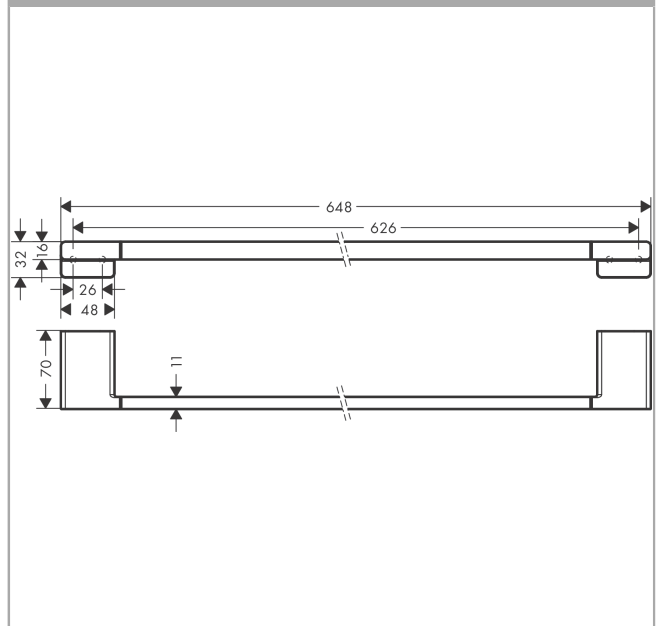

AddStoris

Bath towel rail

Surfaces: **Brushed Black Chrome**

Article Number: **41747340**

Description

product features

- wall-mounted
- material: metal
- material holder: metal
- length: 648 mm
- with mounting material
- concealed fastening
- drilling distance: 626 mm
- diameter drill hole: 6 mm

Design awards

reddot winner 2021

Product image

Scale drawing

AddStoris

Bath towel rail

Surfaces: **Brushed Black Chrome**

Article Number: **41747340**

Exploded Drawing

Year of production: >04/21

AddStoris

Bath towel rail

Surfaces: **Brushed Black Chrome** Article Number: **41747340**

Spare part list

Year of production: >04/21

| Pos. | Description | Article Number | Price | PU |
|-------------|--------------------|-----------------------|--------------|-----------|
| 1 | mounting set | 40915000 | € 11,31 | 1 |